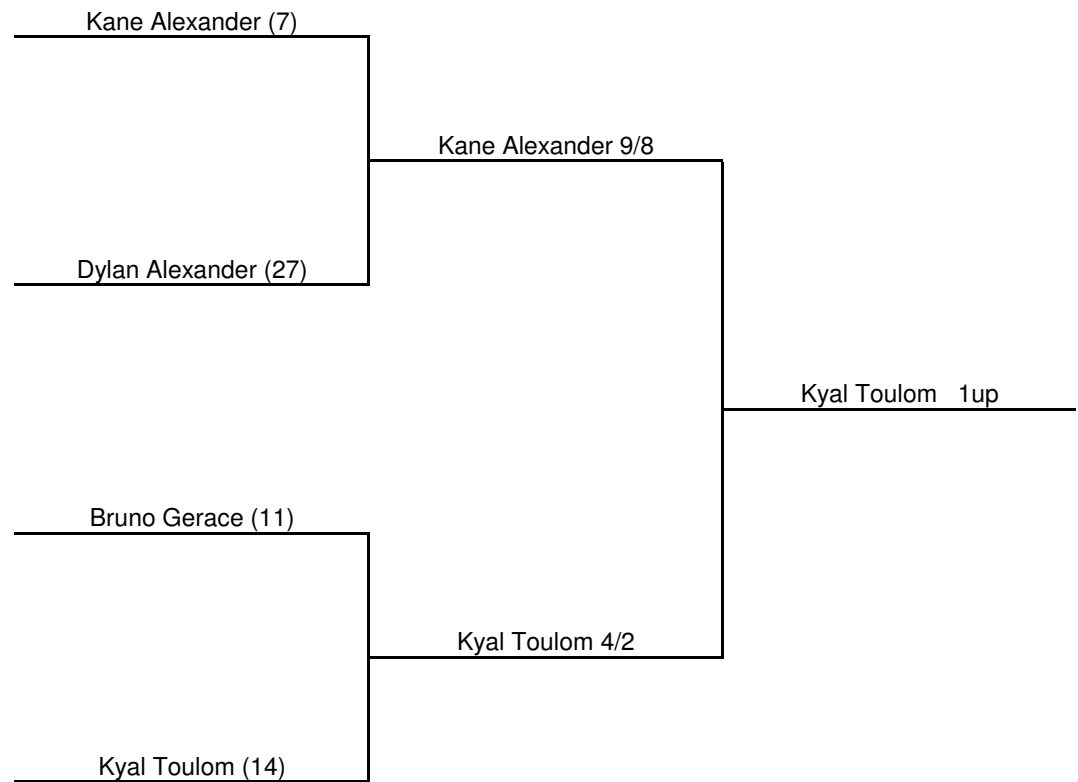

2010 Matchplay Championships Junior

Qualifying Score: 112