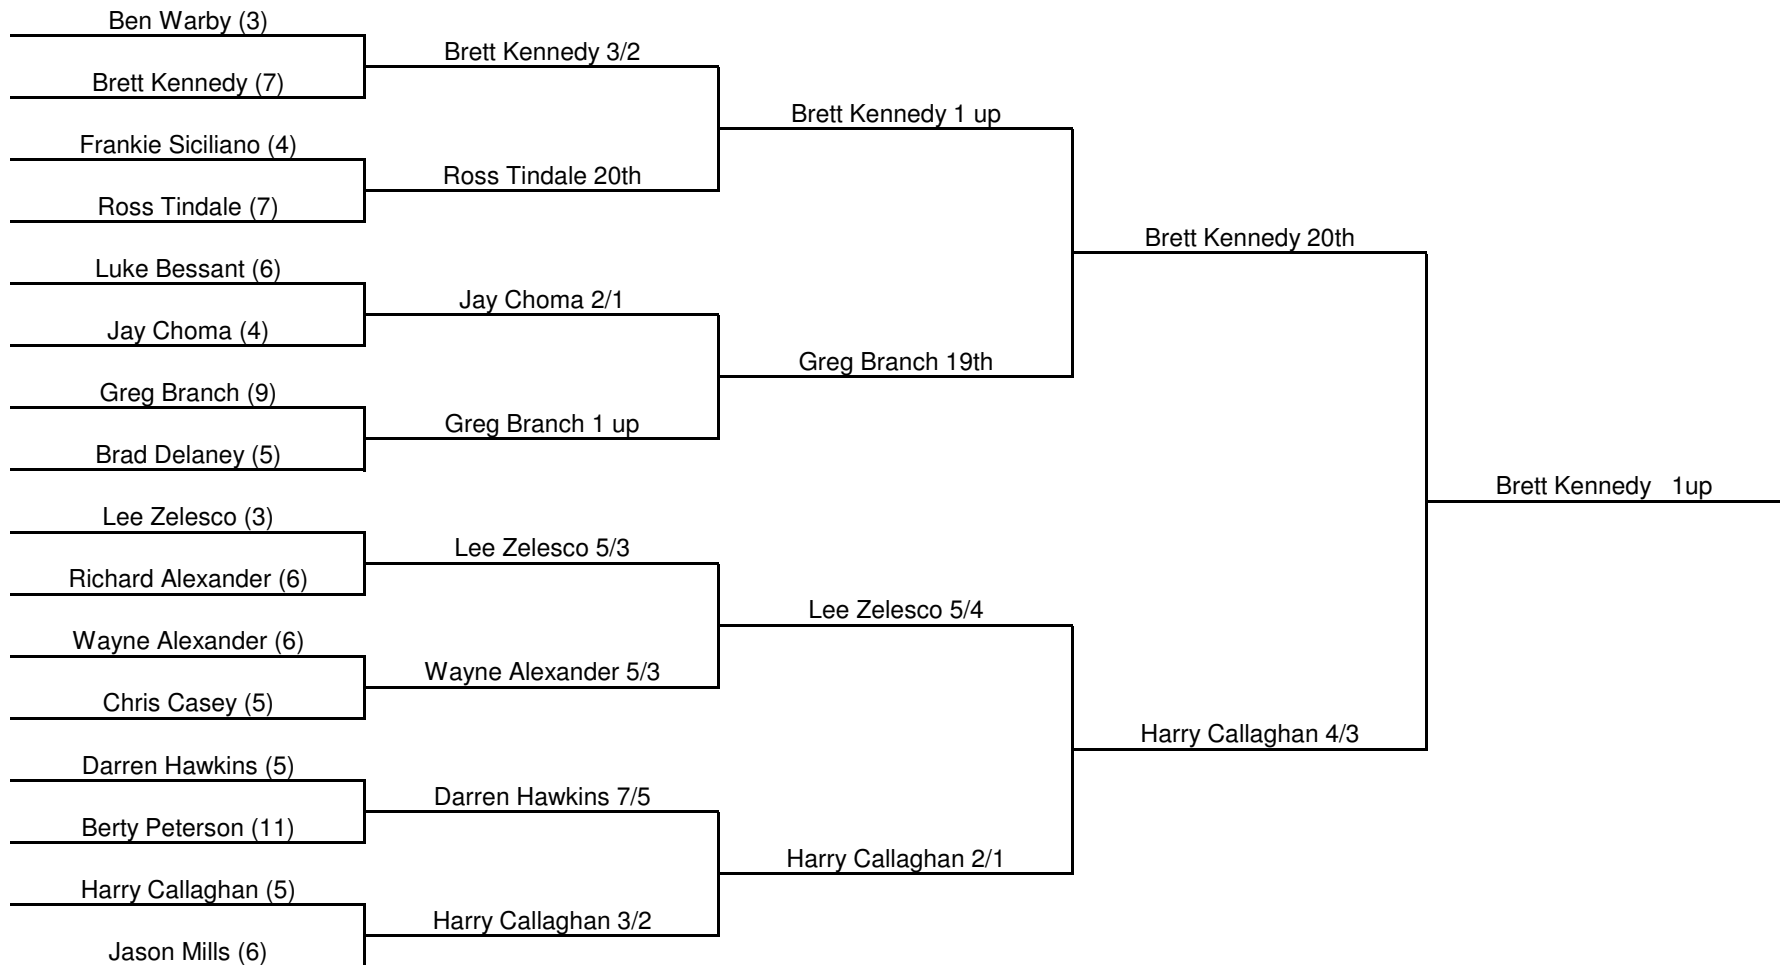

2010 Matchplay Championships A Grade

Qualifying Score: 83

2010 Matchplay Championships B Grade

Qualifying Score: 90

2010 Matchplay Championships C Grade

Qualifying Score: 99 c/b

2010 Matchplay Championships Senior