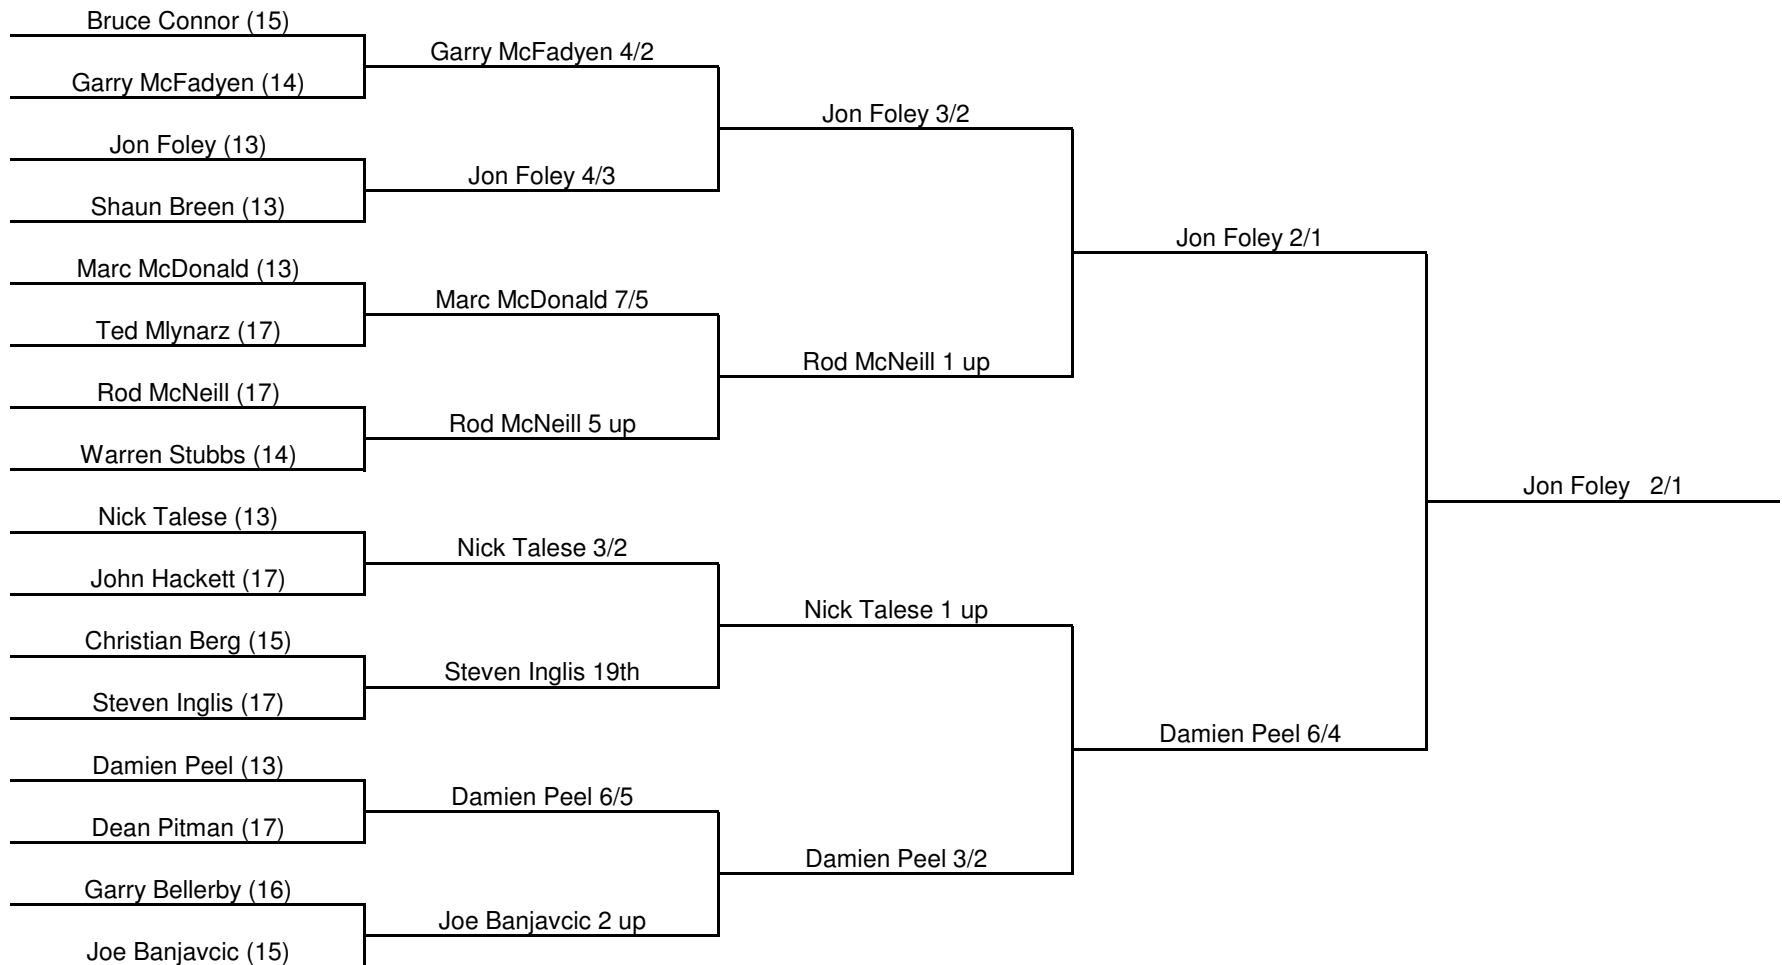

2010 Matchplay Championships A Grade

Qualifying Score: 83

2010 Matchplay Championships B Grade

Qualifying Score: 90

2010 Matchplay Championships C Grade

Qualifying Score: 99 c/b

2010 Matchplay Championships Senior