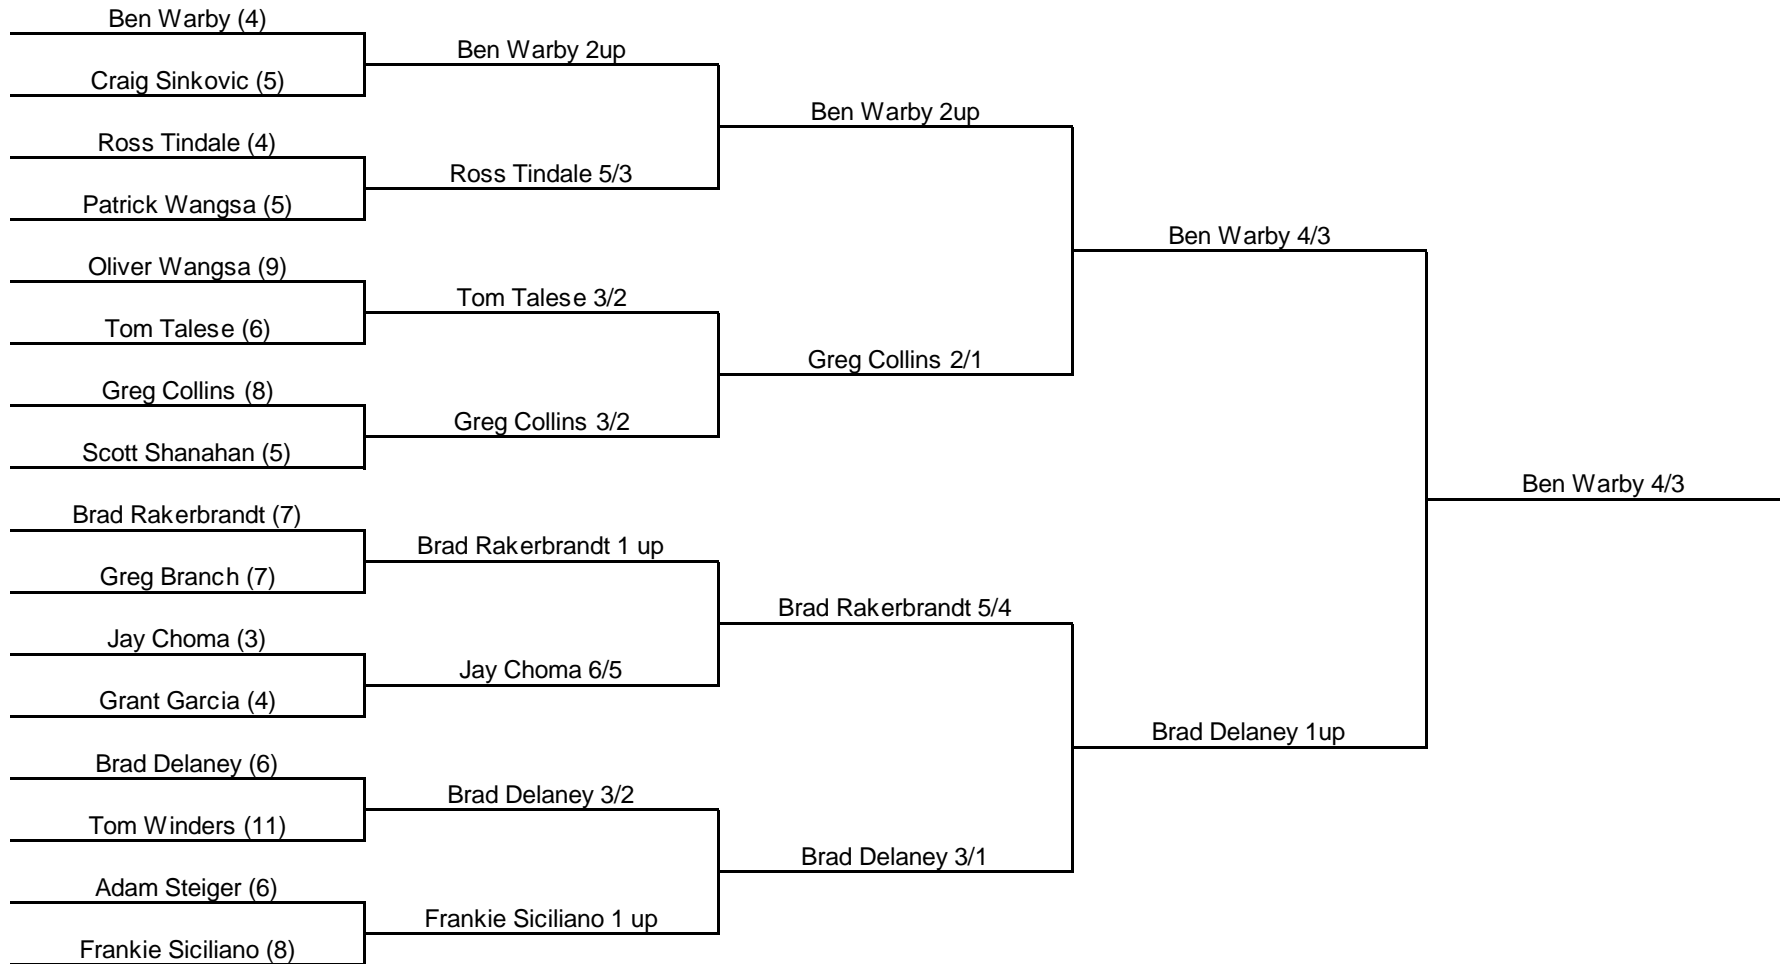

Matchplay Championships 2009 A Grade

Qualifying Score:

82 c/b

Matchplay Championships 2009

B Grade

Qualifying Score:

92 c/b

Matchplay Championships 2009