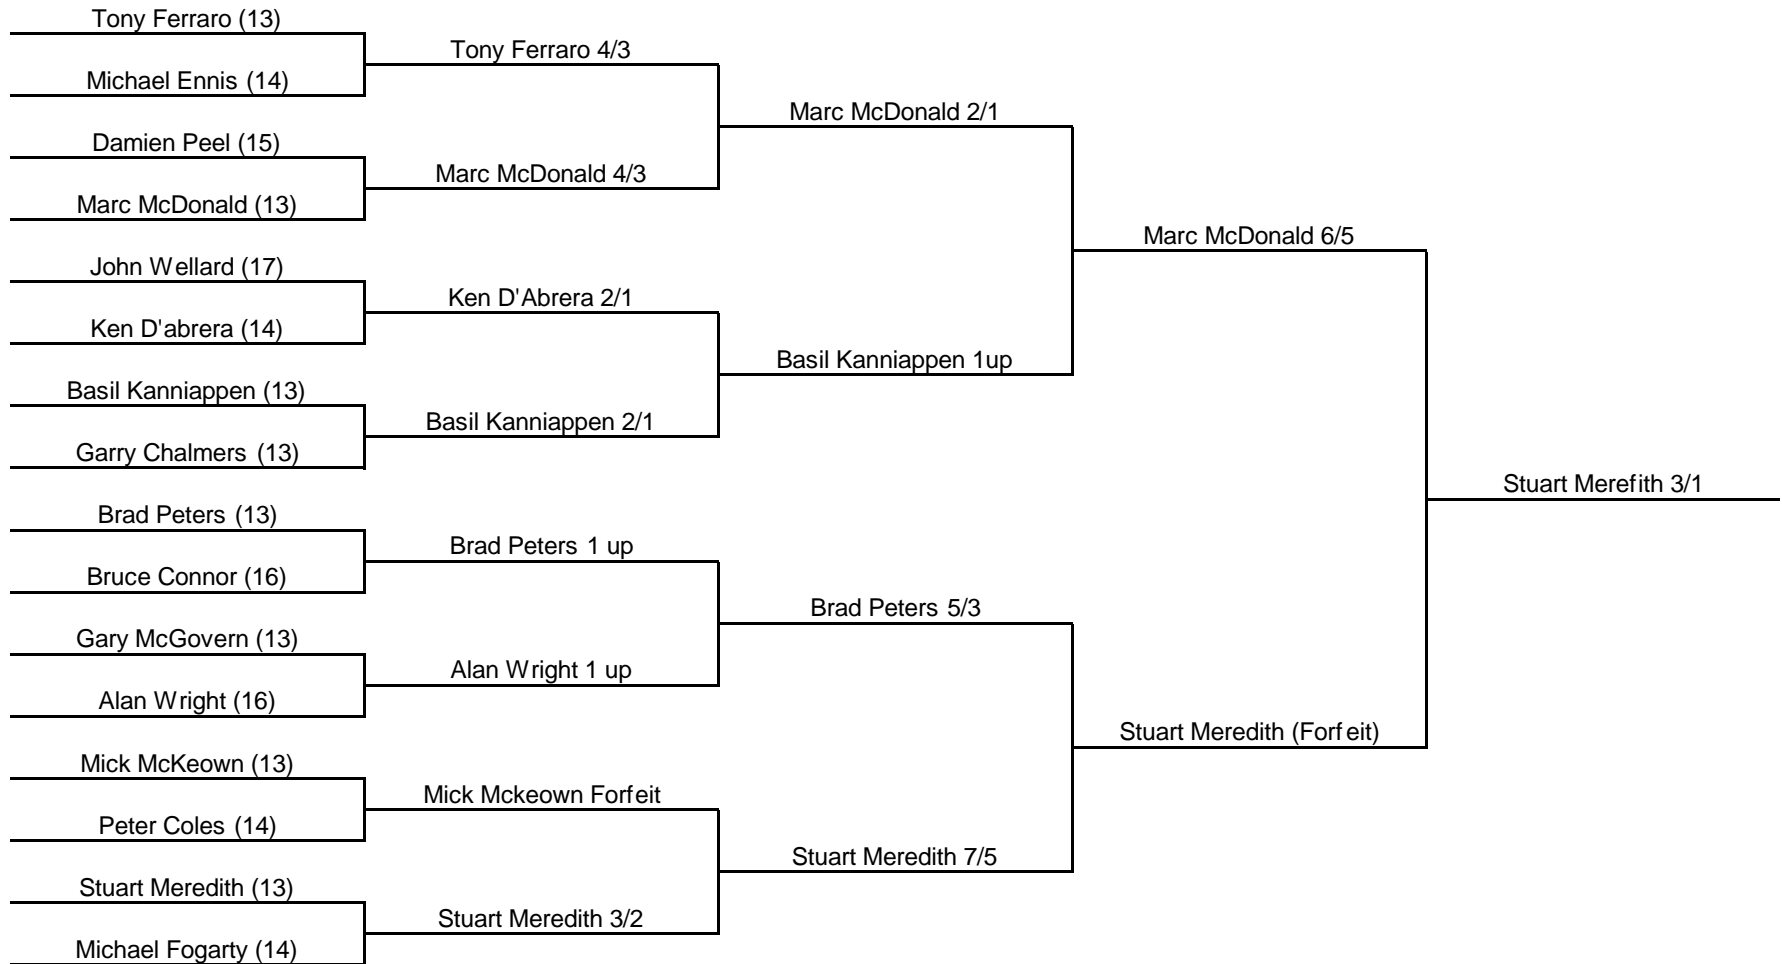

Matchplay Championships 2009 A Grade

Qualifying Score:

82 c/b

Matchplay Championships 2009

B Grade

Qualifying Score:

92 c/b

Matchplay Championships 2009