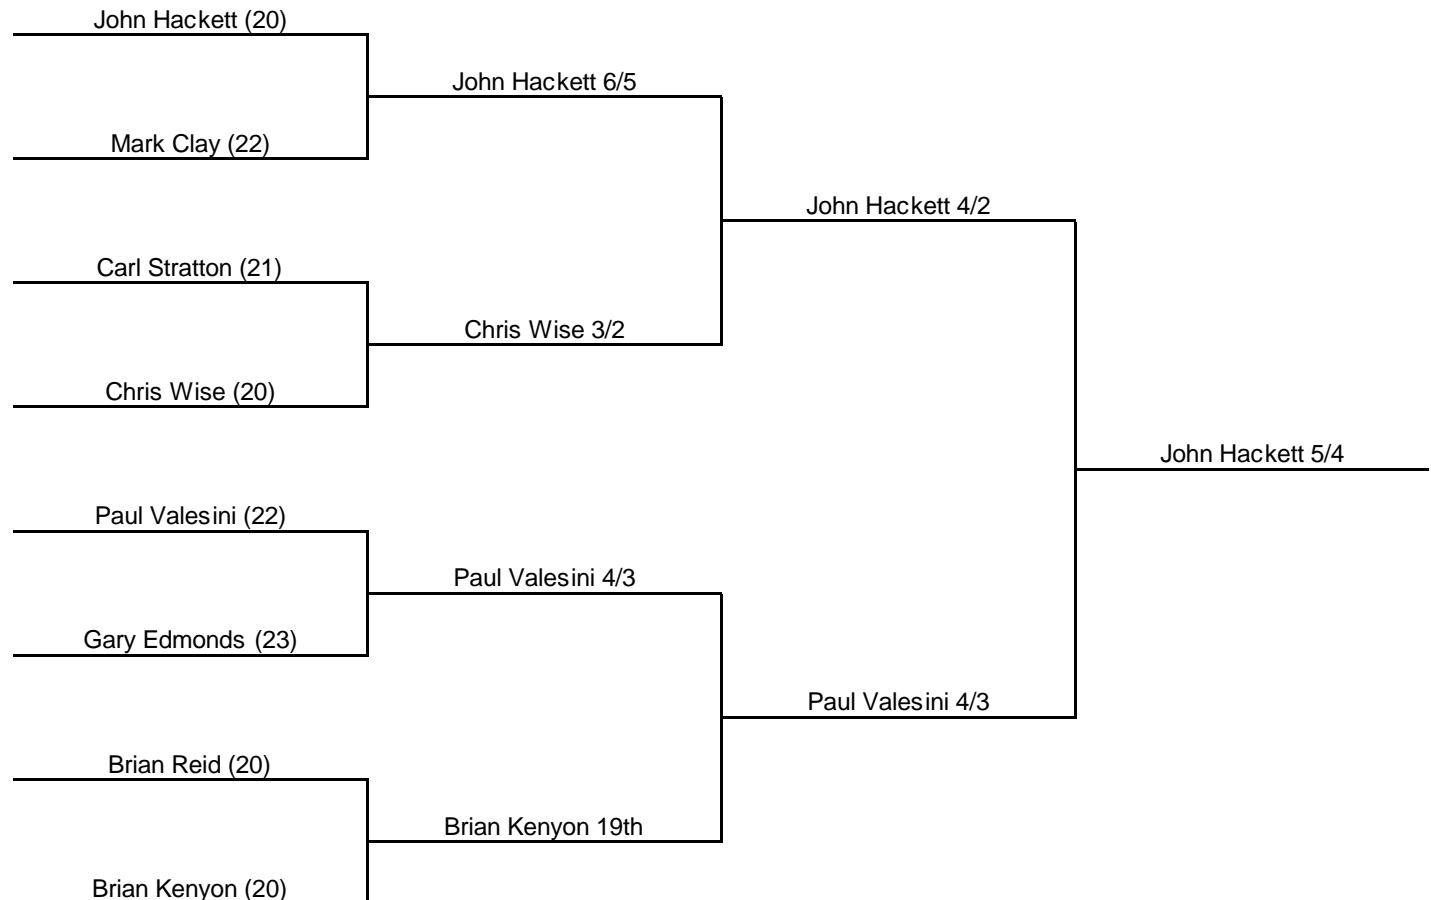

Matchplay Championships 2009

C Grade

Qualifying Score: 101 c/b